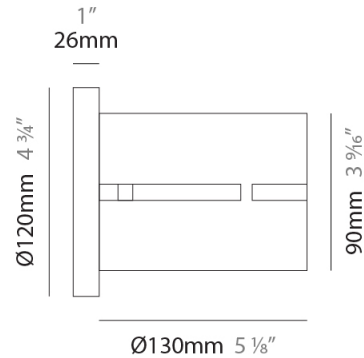

PROJECT	
TYPE	
SPECIFIER	
QUANTITY	
DATE	

LUZ OCULTA METAL SURFACE

D53027-

base number   Finish
Options

1. To build a product code in our configurator select the specify button on the base model # product page
2. To build a manual product code on this datasheet choose from the options listed below in blue font and add the suffix to the base model #

GENERAL

Series: Luz Oculta
Subseries: Luz Oculta Metal
Partner: Fambuena
Division: Design
Installation: Surface
Product Type: Wall Surface
Mounting Location: Wall
Light Distribution: Wall Effect

PHYSICAL

Shape: Cylinder
Diameter (mm): 130
Diameter (in): 5 1/4
Height (mm): 120
Depth (mm): 156
Height (in): 4 3/4
Depth (in): 6 1/8
[Fixture Finish: BRA / BRZ / ABR](#)
Fixture Material: Metal

ELECTRICAL

Number of Lamps: 1
Lamp Type: LED Retrofit
Lamp Shape: T4
Bulb Included: Bulb Not Included
Max. Wattage Per Lamp (W): 5
Lamp Base: G9
Input Voltage (V): 120

LED

OPTICAL

RATINGS AND CERTIFICATIONS

Certified By: Certified for North American Standards
IP rating: IP20