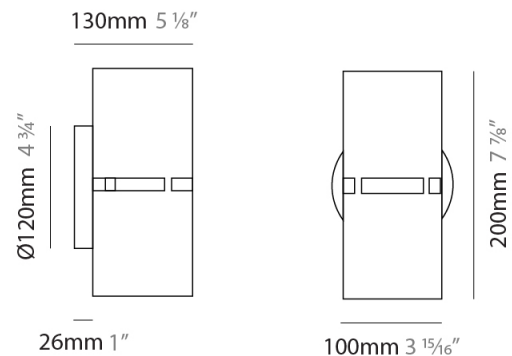

LUZ OCULTA METAL SURFACE

D53028-

base number   Finish
Options

1. To build a product code in our configurator select the specify button on the base model # product page
2. To build a manual product code on this datasheet choose from the options listed below in blue font and add the suffix to the base model #

GENERAL

Series: Luz Oculta
Subseries: Luz Oculta Metal
Partner: Fambuena
Division: Design
Installation: Surface
Product Type: Wall Surface
Mounting Location: Wall
Light Distribution: Wall Effect

PHYSICAL

Shape: Cylinder
Diameter (mm): 100
Diameter (in): 3 ¹⁵/₁₆
Height (mm): 200
Height (in): 7 ⁷/₈
Extension (mm): 120
Extension (in): 4 ³/₄
Fixture Finish: [BRA](#) / [BRZ](#) / [ABR](#)
Fixture Material: Metal

ELECTRICAL

Number of Lamps: 1
Lamp Type: LED Retrofit
Lamp Shape: T4
Bulb Included: Bulb Not Included
Max. Wattage Per Lamp (W): 5
Lamp Base: G9
Input Voltage (V): 120

LED

OPTICAL

RATINGS AND CERTIFICATIONS

Certified By: Certified for North American Standards
IP rating: IP20